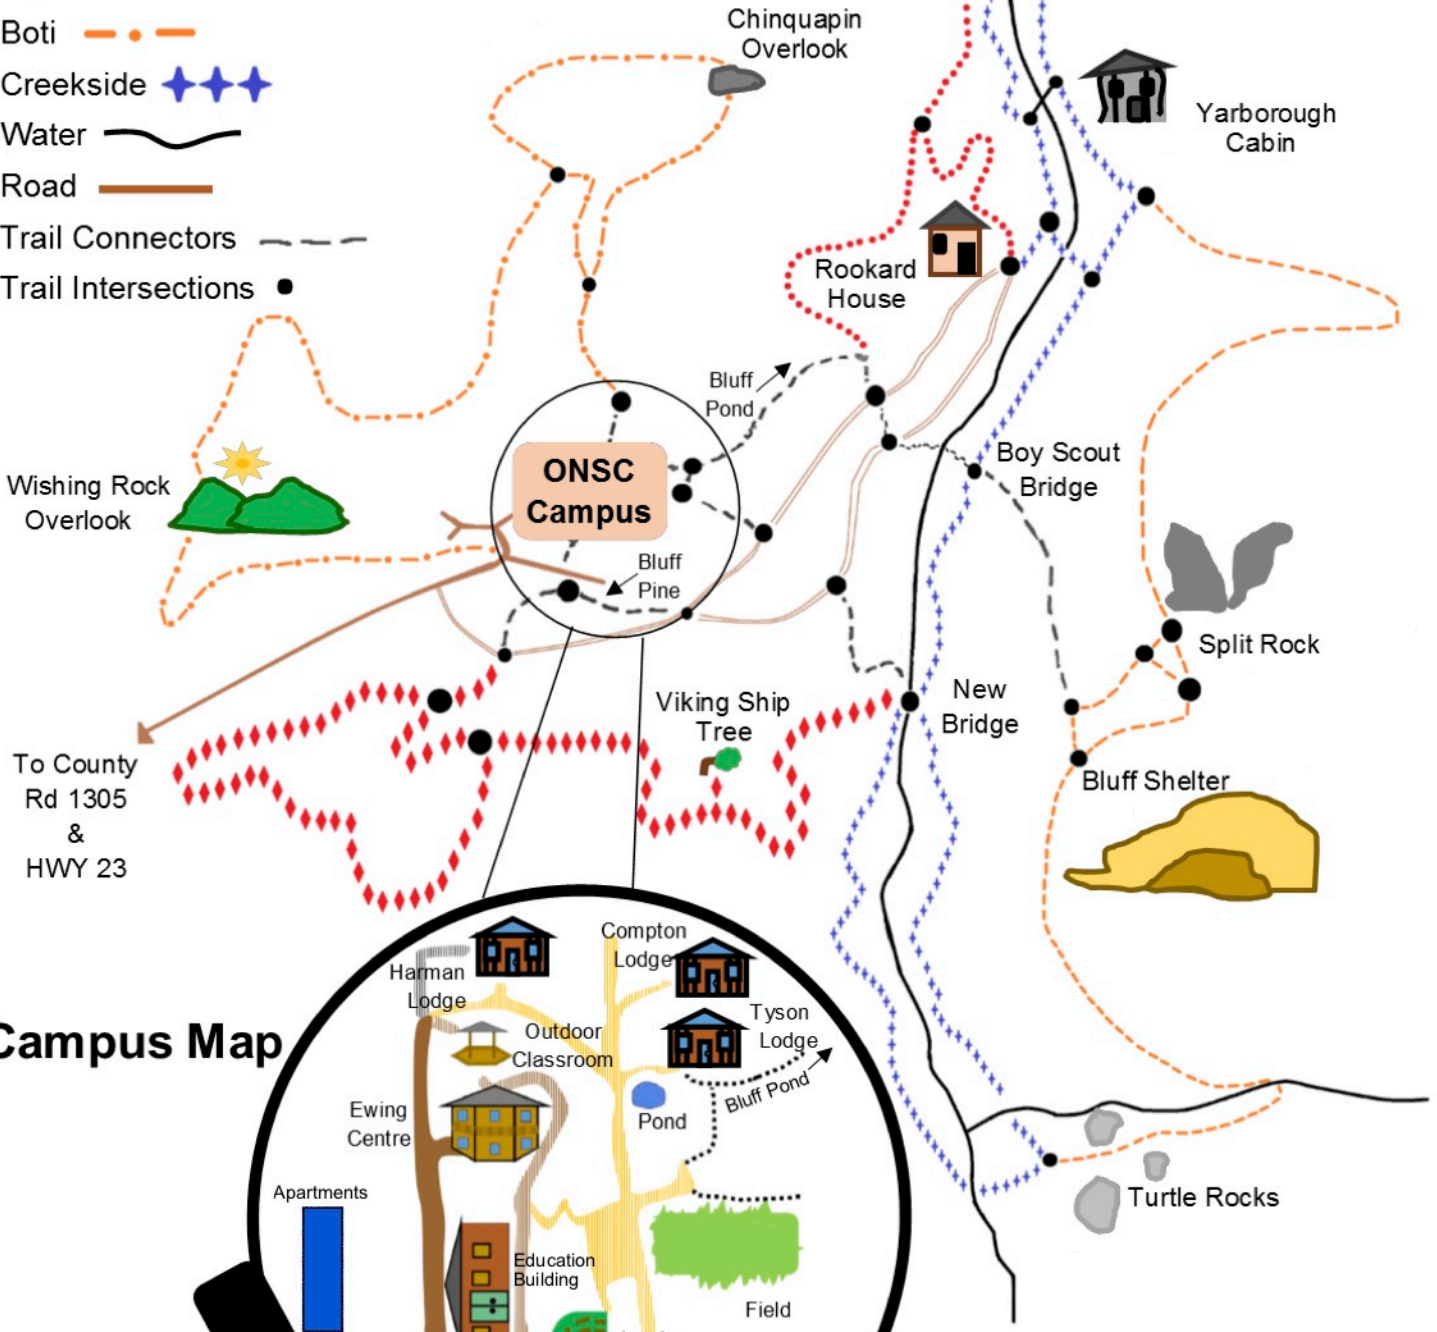

# Bear Hollow Natural Area Trail Map

- Old Farm Loop 
- Conifers 
- Bluff 
- Big Smith 
- Boti 
- Creekside 
- Water 
- Road 
- Trail Connectors 
- Trail Intersections 

## Campus Map